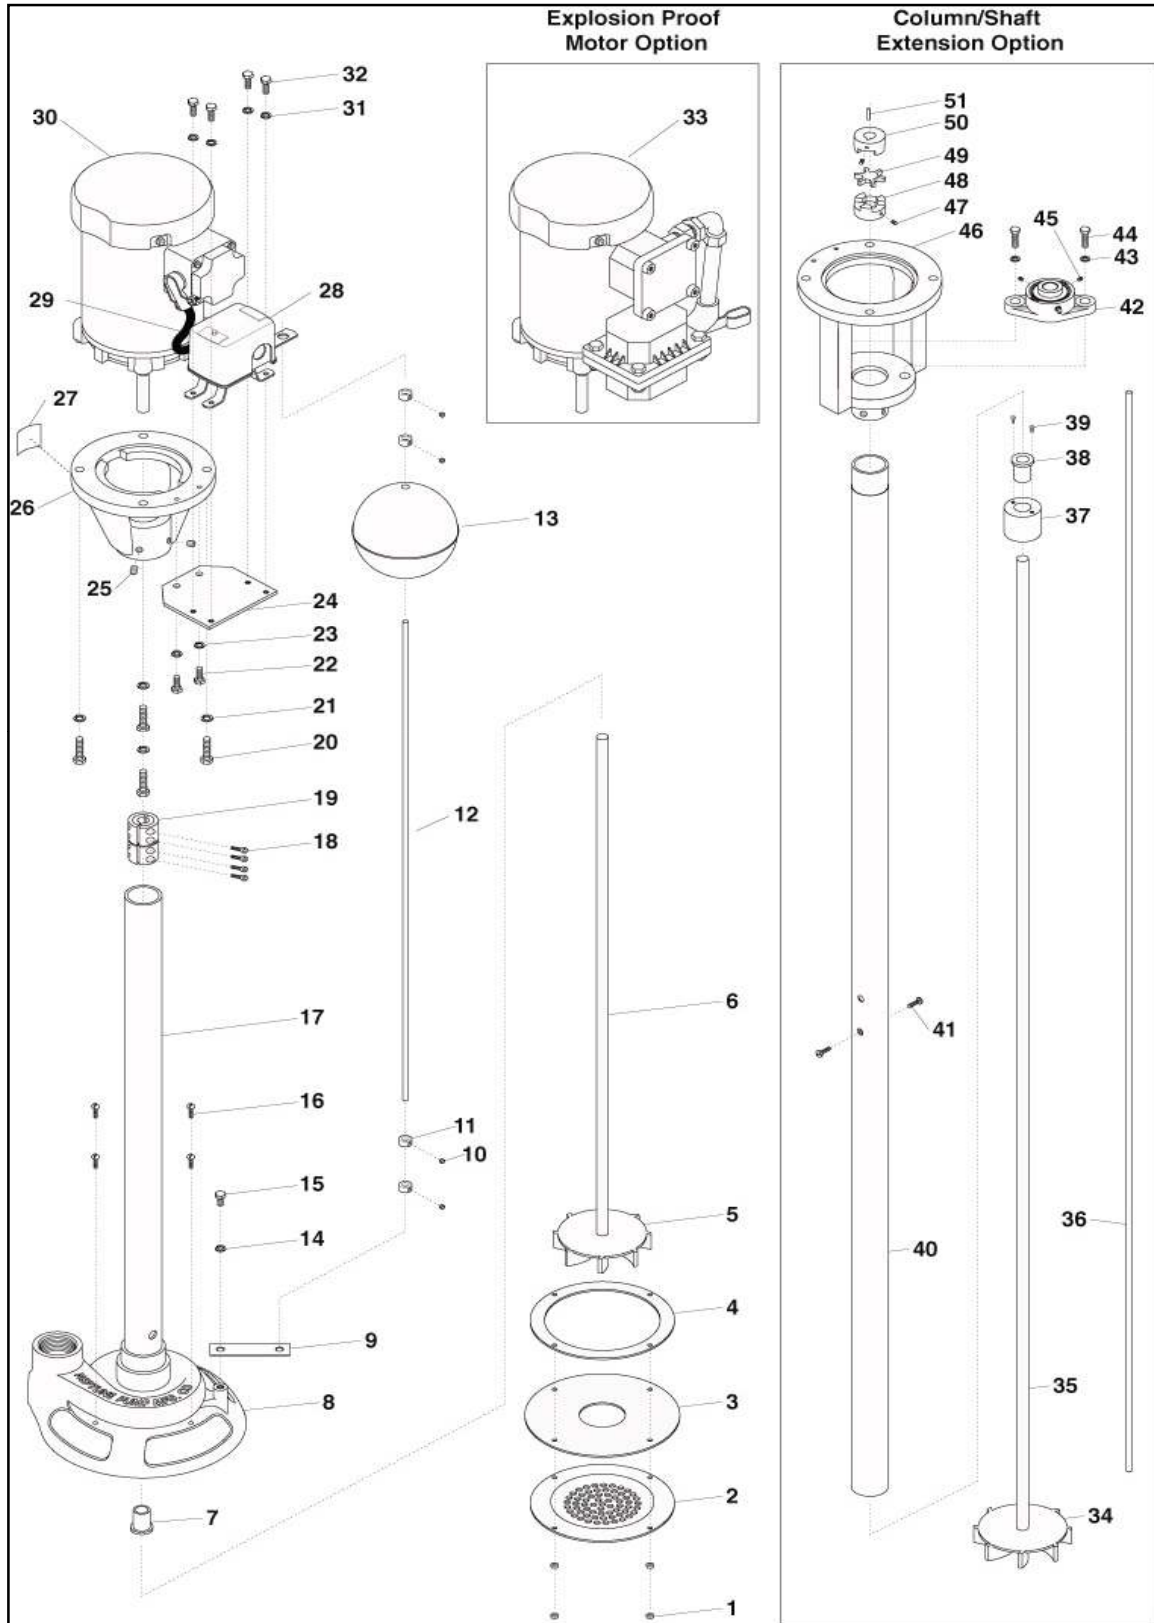

LD1 Pump Exploded View Parts Breakout

LD1 Pump Exploded View Parts Breakout

Drawing #	Description	Neptune Part #	Quantity
1	Bottom Nuts 8-32 NBO	NB_01300	4
2	Bottom Strainer Plate	LD_025_40	1
3	Bottom Plate	LD_025_01	1
4	Bottom Gasket	LD_024_03	1
5	Impeller Brass	LD_012_01	1
5	Impeller Stainless	LD_012_40	1
6	Shaft	LD_018_50	1
7	Flange Bushing Bottom	LD_011_01	1
8	Base Cast Iron	LD_010_01	1
8	Base Brass	LD_010_35	1
8	Base Stainless Steel	LD_010_75	1
9	Trip Rod Guide	LD_009_01	1
10	Collar Set Screw	NB_00100	4
11	Trip Rod Collar	LD_006_01	4
12	Trip Rod	LD_003_01	1
13	Float Ball	LD_007_01	1
14	Trip Rod Lockwasher 1/4"	NB_00600	1
15	Trip Rod Bolt 1/4-20 x 1/2"	NB_00500	1
16	Bottom Plate Bolt 8-32 x 1"	NB_01200	4
17	Column Steel	LD_023_10	1
17	Column Brass	LD_023_40	1
17	Column Stainless Steel	LD_023_80	1
18	Coupling Screw 8-32 x 3/8"	LD_015_08	4
19	Shaft Coupling	LD_015_01	1
20	Motor Bolts 3/8x18 x 1"	NB_00800	4
21	Motor Lockwashers 3/8"	NB_00900	4
22	Switch Mount Bolts 1/4-20 x 1/2"	NB_00500	4
23	Switch Mount Lockwashers 1/4"	NB_00901	4
24	Switch Mounting Plate Std	LD_004-01	1
24B	Switch Mounting Plate Ex-Prf	LD_004-05	1
25	Motor Mount Set Screw 1/4-20 x 5/16"	NB_00700	2
26	Motor Mount	LD_014_01	1
27	Name Plate	NAMEPLATE_001	1
28	Float Switch Std	HD-024_01	1
28B	Float Switch Ex-Prf	HD-024_35	1
29	Switch Cord	EFIT_274	1
30	Motor	Varies	1
31	Switch Lockwashers 1/4"	NB_00901	4
32	Switch Bolts 1/4-20 x 1/2"	NB_00500	4
33	Explosion Proof Motor Option	Varies	1