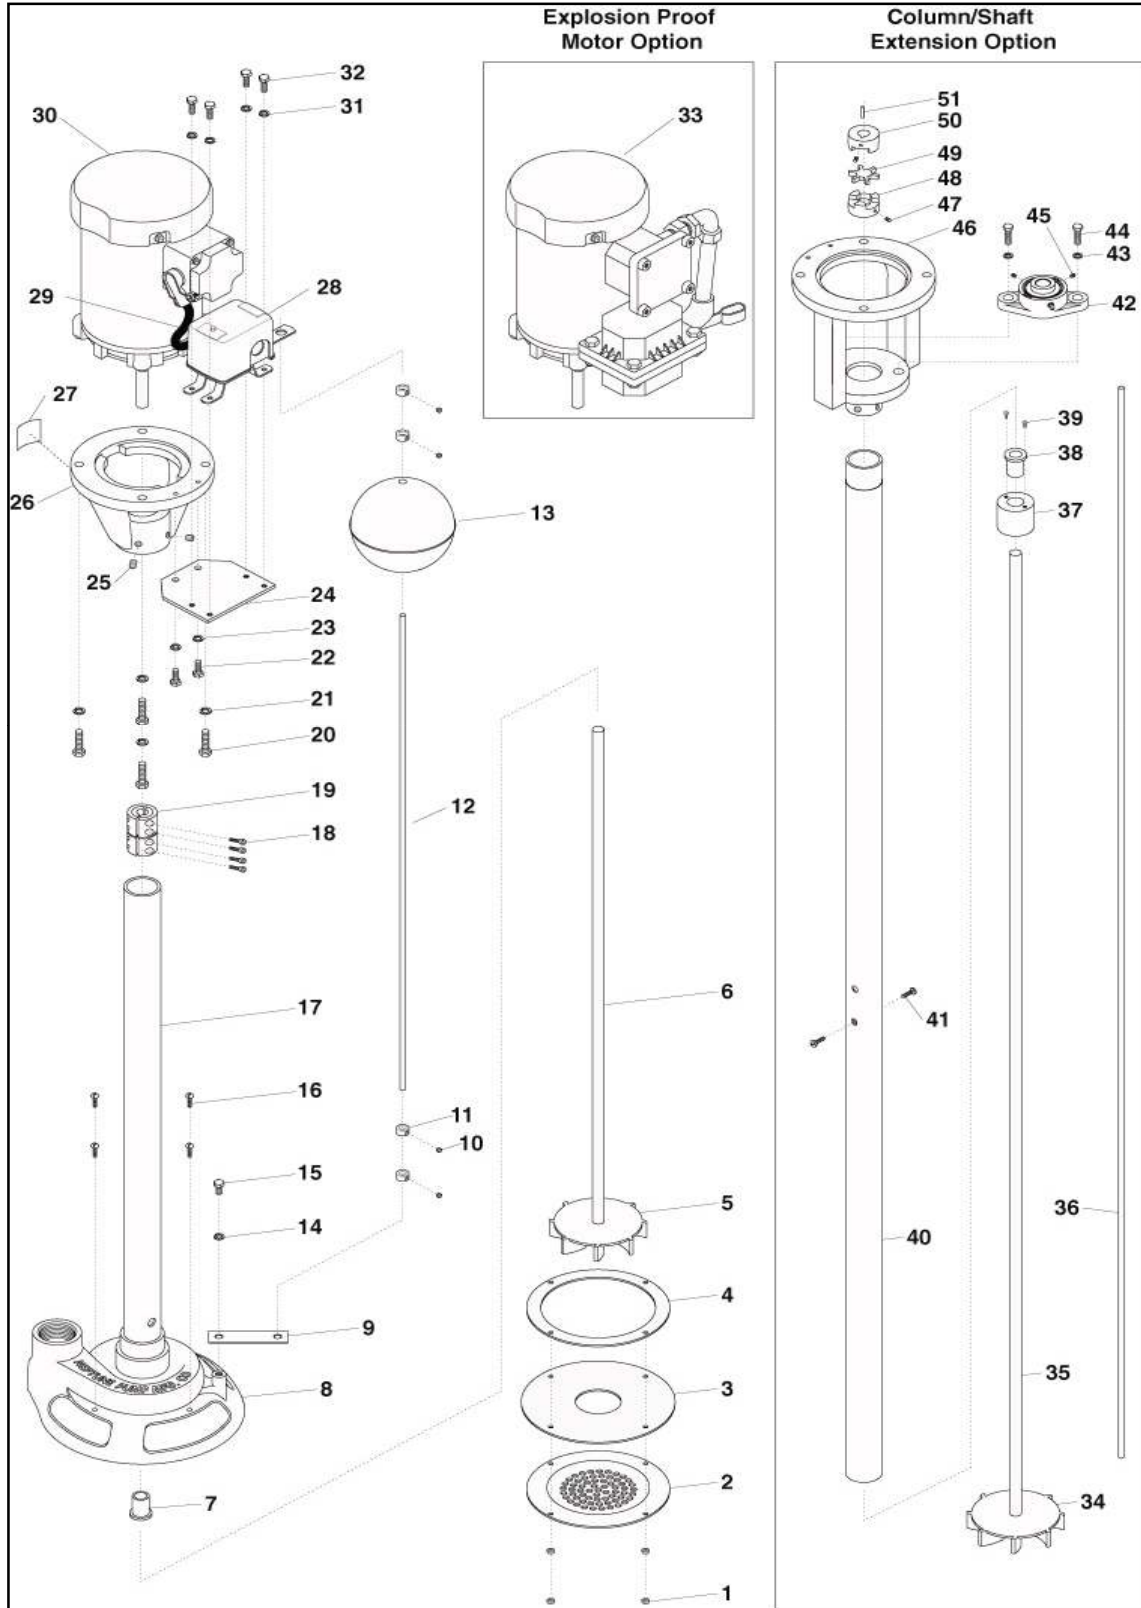

LD2 Pump Exploded View Parts Breakout

LD2 Pump Exploded View Parts Breakout

Drawing #	Description	Neptune Part #	Quantity
1	Bottom Nuts	NB_01300	4
2	Bottom Strainer Plate	LD_025_40	1
3	Bottom Plate	LD_025_01	1
4	Bottom Gasket	LD_024_03	1
5	Impeller Brass	LD_012_02	1
5	Impeller Stainless	LD_012_42	1
6	Shaft	LD_018_50	1
7	Flange Bushing Bottom	LD_011_01	1
8	Base Cast Iron	LD_010_02	1
8	Base Brass	LD_010_40	1
8	Base Stainless Steel	LD_010_80	1
9	Trip Rod Guide	LD_009_01	1
10	Collar Set Screw	NB_00100	4
11	Trip Rod Collar	LD_006_01	4
12	Trip Rod	LD_003_01	1
13	Float Ball	LD_007_01	1
14	Trip Rod Lockwasher	NB_00600	1
15	Trip Rod Bolt	NB_00500	1
16	Bottom Plate Bolt	NB_01200	4
17	Column Steel	LD_023_10	1
17	Column Brass	LD_023_40	1
17	Column Stainless Steel	LD_023_80	1
18	Coupling Screw	LD_015_08	4
19	Shaft Coupling	LD_015_01	1
20	Motor Bolts	NB_00800	4
21	Motor Lockwashers	NB_00900	4
22	Switch Mount Bolts	NB_00500	4
23	Switch Mount Lockwashers	NB_00901	4
24	Switch Mounting Plate Std	LD_004-01	1
24B	Switch Mounting Plate Ex-Prf	LD_004-05	1
25	Motor Mount Set Screw	NB_00700	2
26	Motor Mount	LD_014_01	1
27	Name Plate	NAMEPLATE_001	1
28	Float Switch Std	HD-024_01	1
28B	Float Switch Ex-Prf	HD-024_35	1
29	Switch Cord	EFIT_274	1
30	Motor	Varies	1
31	Switch Lockwashers	NB_00901	4
32	Switch Bolts	NB_00500	4
33	Explosion Proof Motor Option	Varies	1