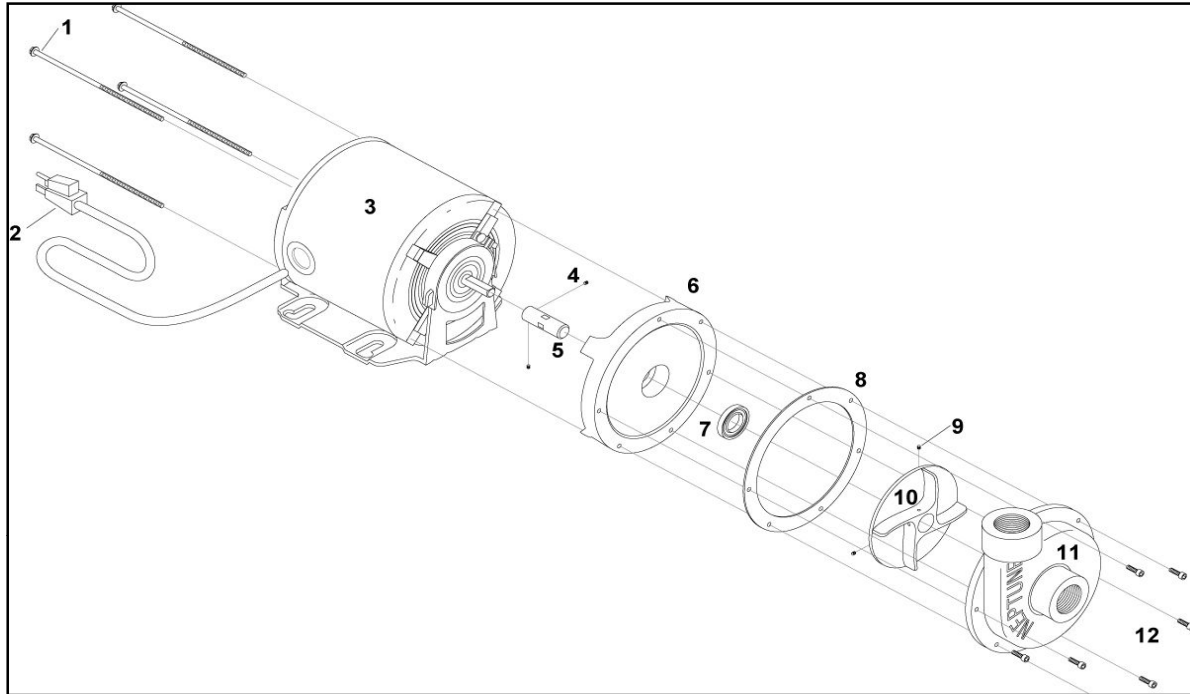

Neptune Pump Manufacturing

1-800-828-5488

Exploded View and Parts List

Neptune Laundry Tray Pump (LT Pump)

LT Pump Exploded View Parts List			
Drawing #	Quantity	Description	Neptune Part #
1	4	LT Thru Bolts Motor	LT2_01
2	1	LT Power Cord and Plug	LT2_02
3	1	Motor LT Pump	LT2_03
4	2	Set Screw LT Shaft Adap	LT2_04
5	1	Shaft Adapter LT Pump	LT2_05
6	1	Mounting Plate LT Pump	LT2_06
7	1	Shaft Seal LT Pump	LT2_07
8	1	Gasket LT Pump	LT2_08
9	2	Set Screw Impeller	LT2_09
10	1	Impeller LT Pump	LT2_10
11	1	Volute LT Pump	LT2_11
12	4	Cover Bolts	LT2_12